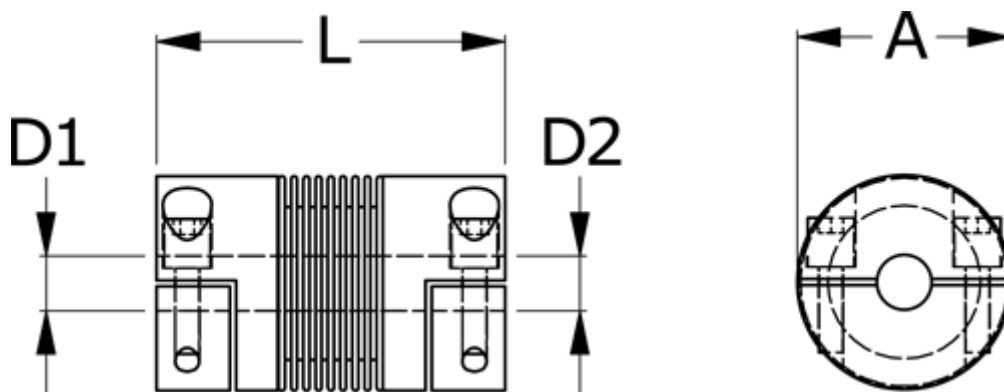

Data Sheet

Article number: 33302H00150260910

Description: Bellow coupling type 2H size15
Length 26 mm, bore 9/10 mm

Measures

A	= 20
D1	= 9
D2	= 10
L	= 26
Nom. torque NM (Tkn)	= 1.5